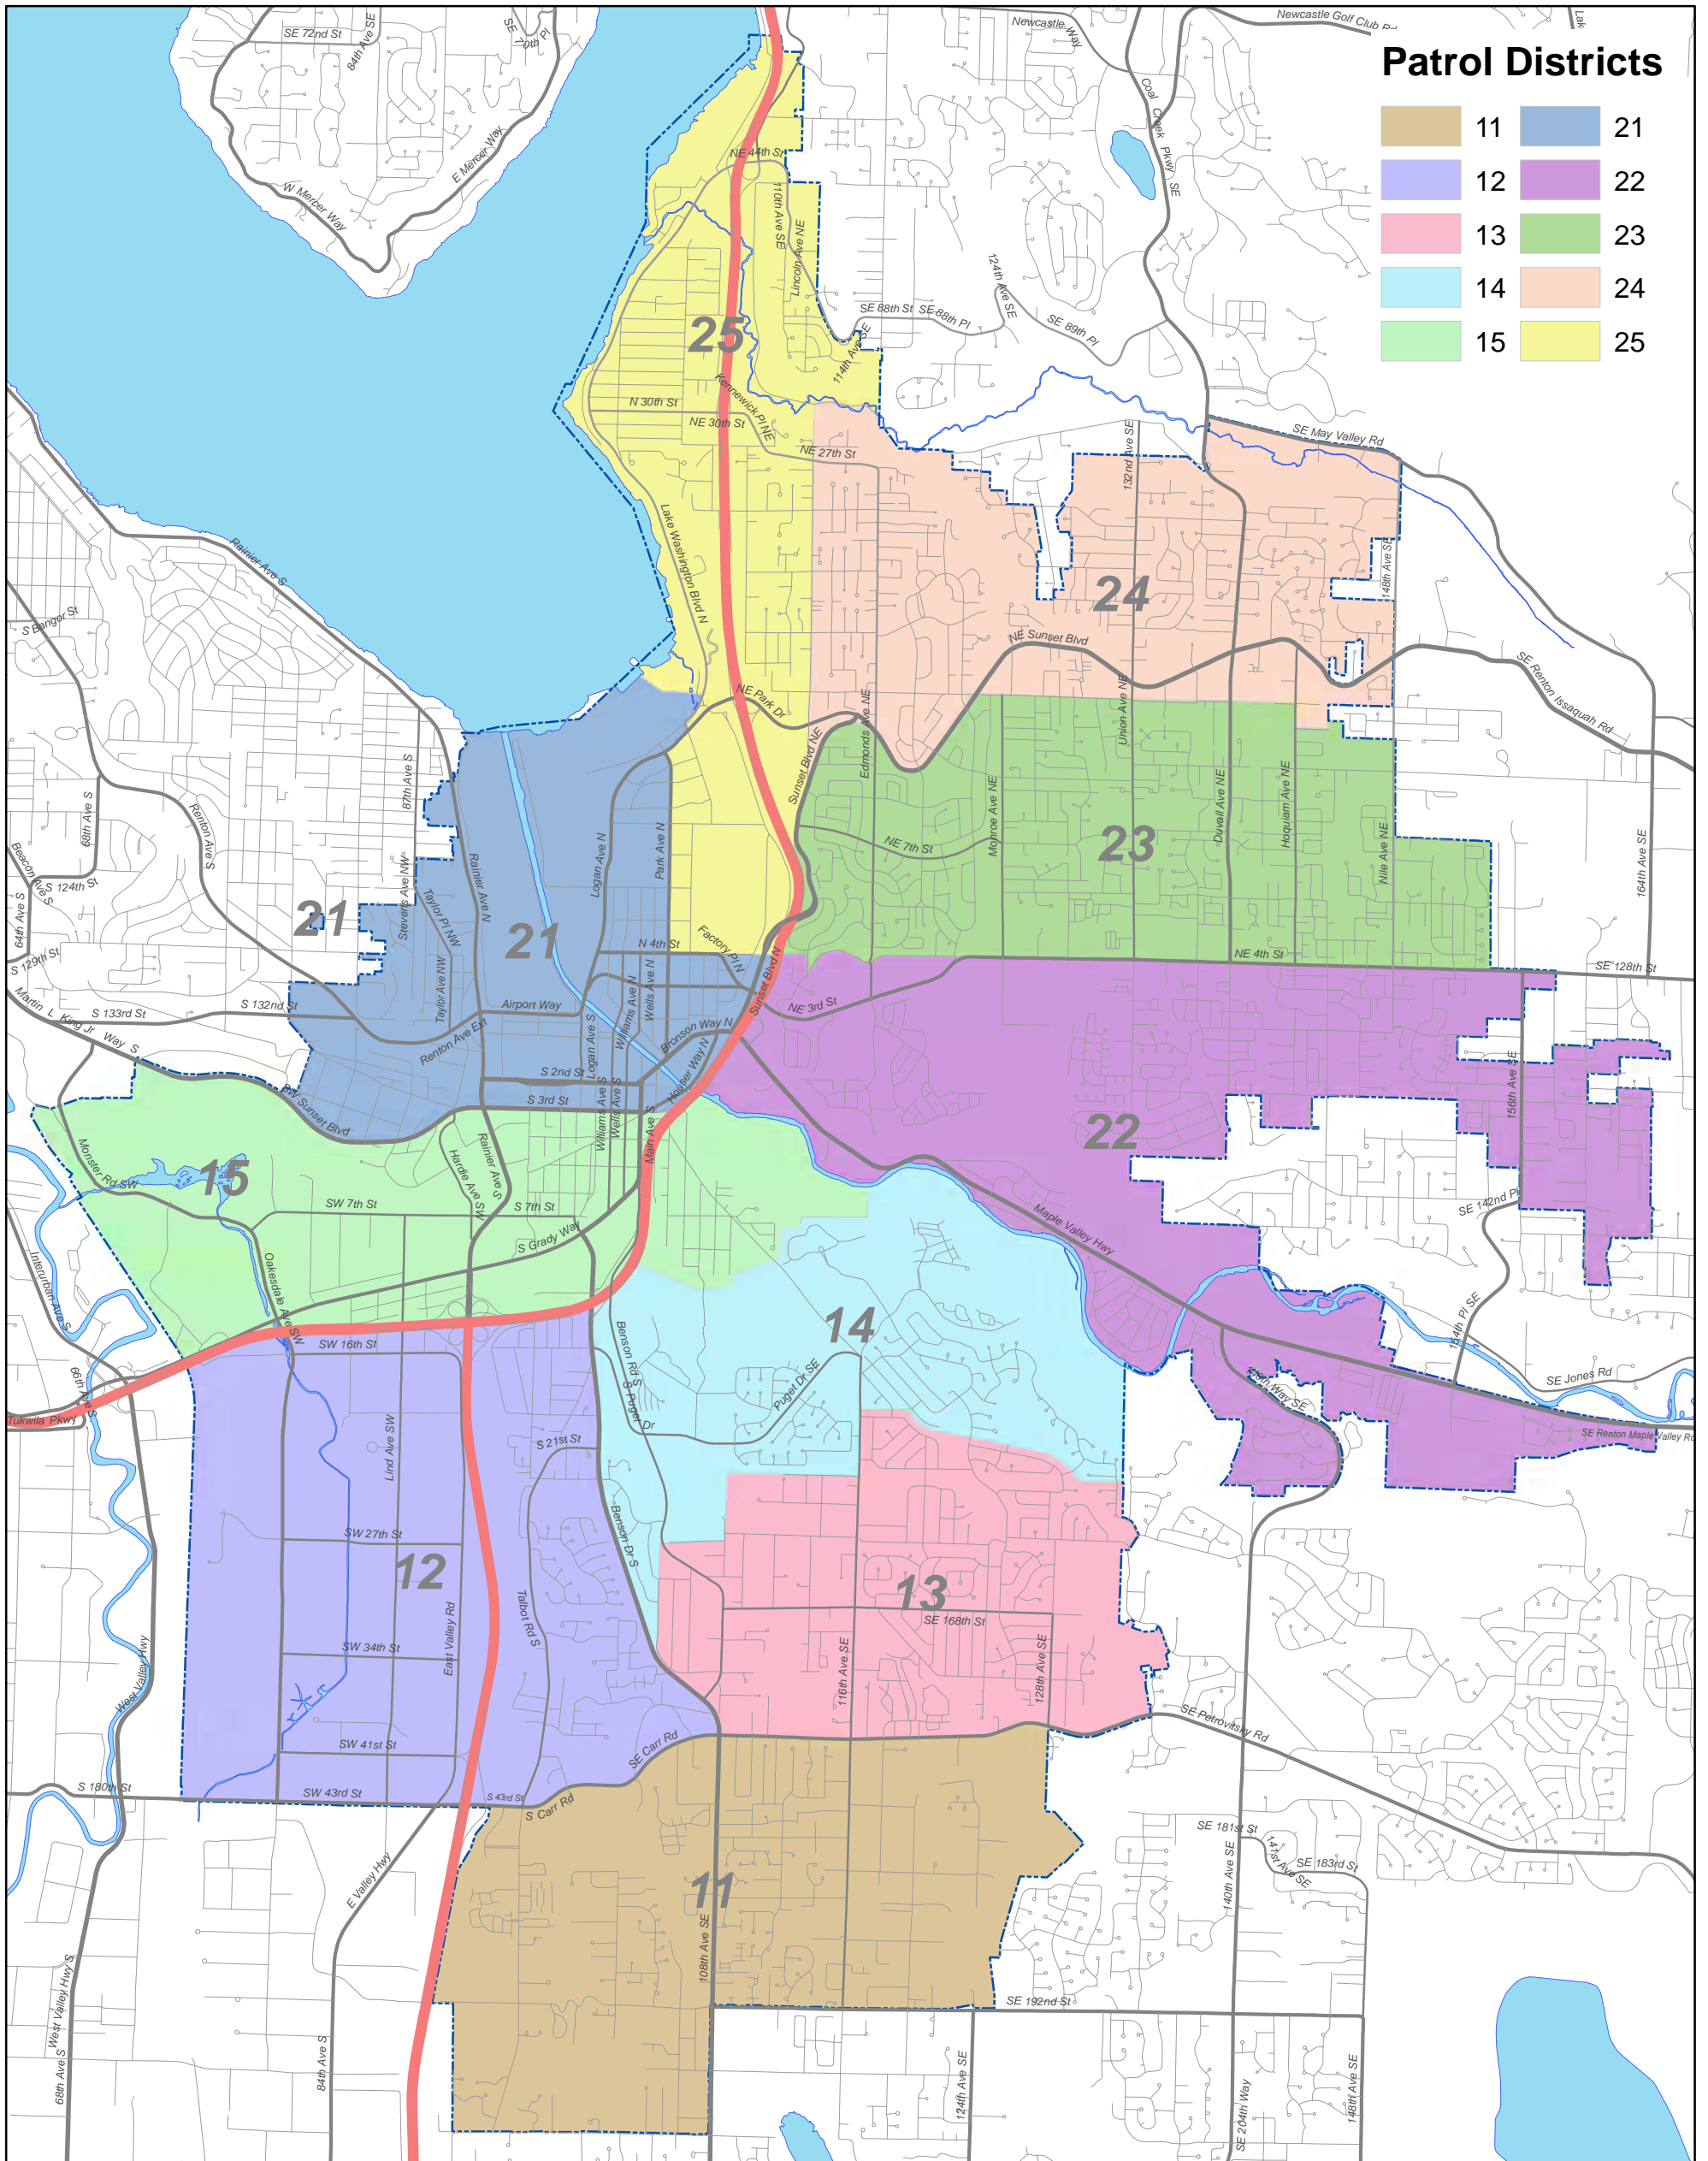

City of Renton Police Department

Information Technology - GIS
 mapsupport@rentonwa.gov
 Printed on: 11/4/2014
 Data Source: City of Renton

This document is a graphic representation, not guaranteed to survey accuracy, and is based on the best information available as of the date shown. This map is intended for City display purposes only.